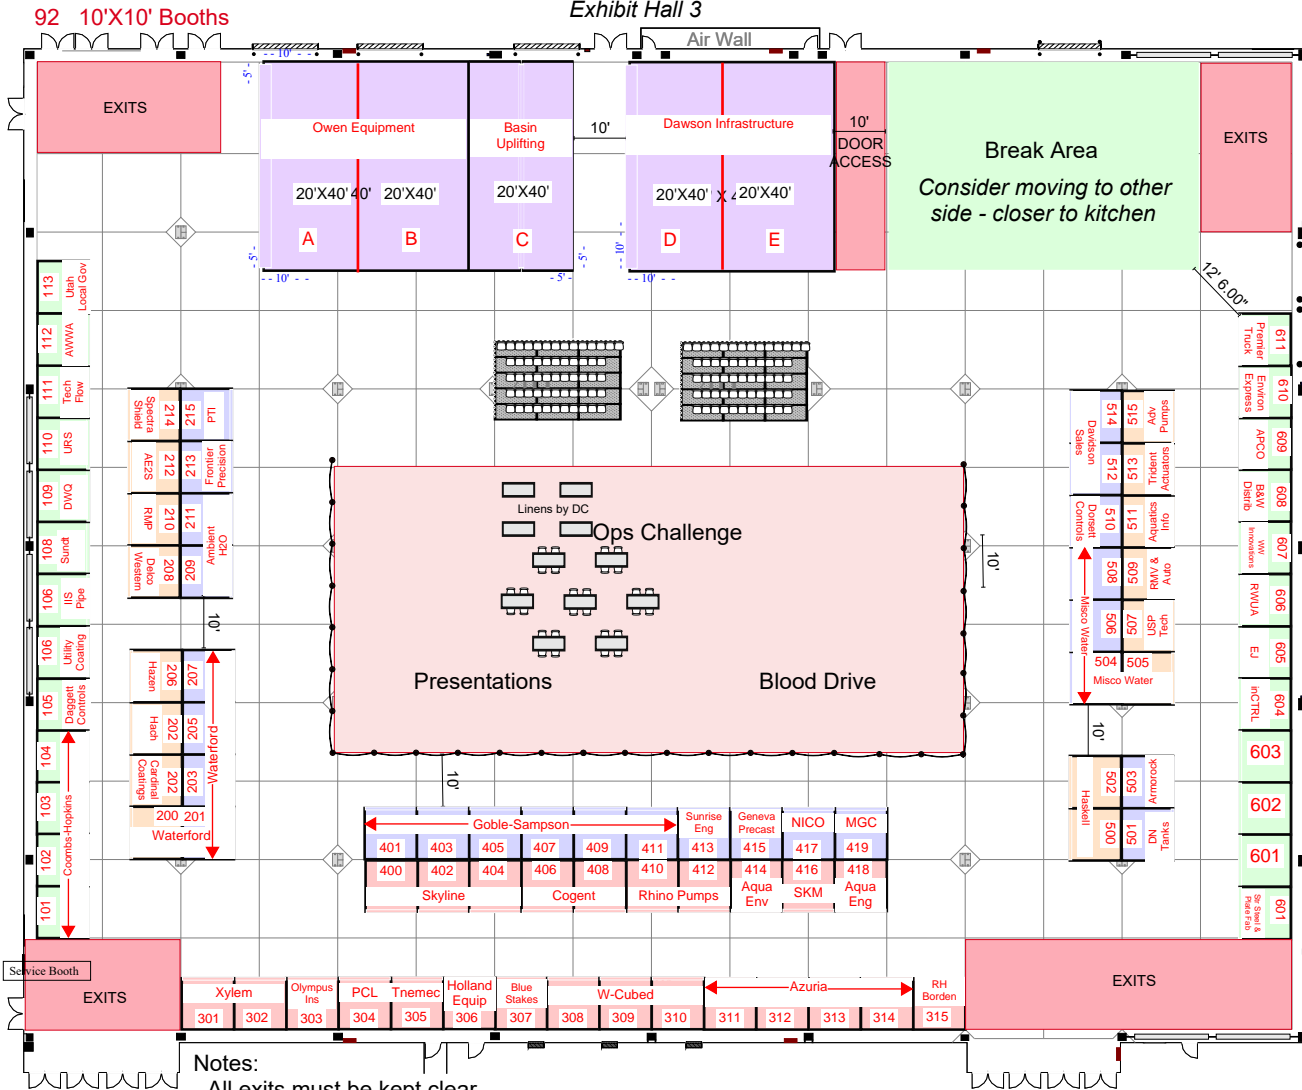

Exhibit Hall
WEAU 2025 Draft
 Exhibit Hall 3

- Notes:**
- All exits must be kept clear
 - Access to warehouse door required
 - Booths must follow gridlines (for access to power)
 - Booths must have 10' of clearance from anything else around them